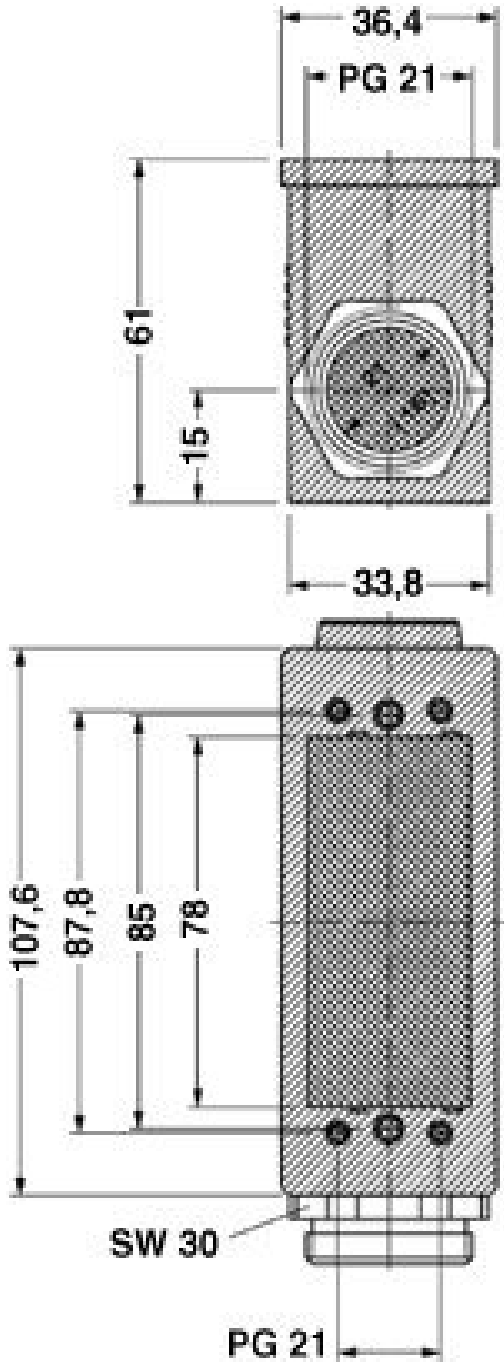

Drawings

Dimensioned drawing